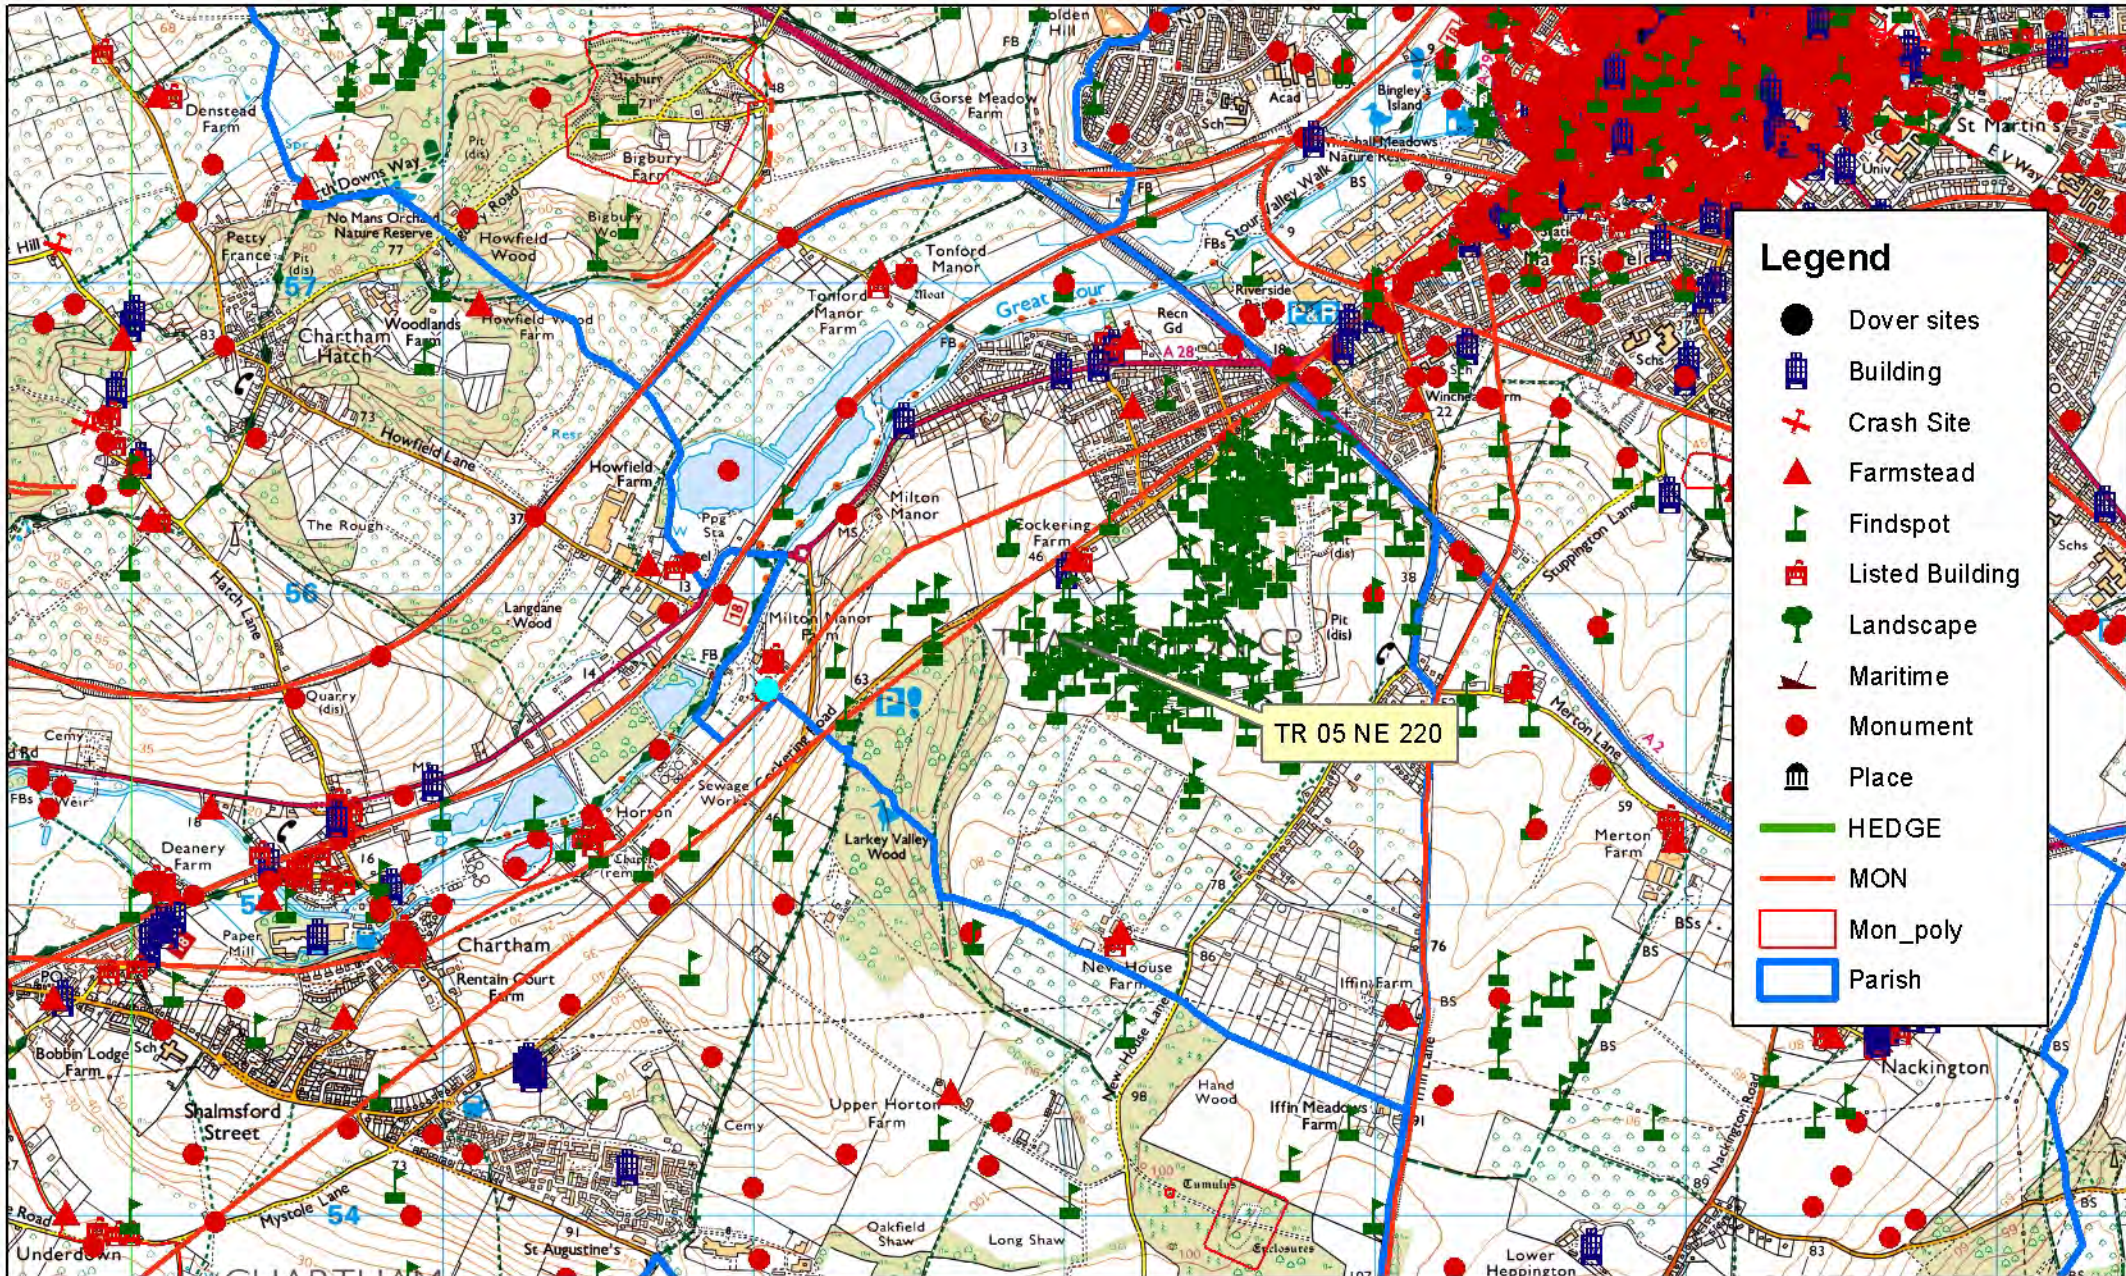

Kent Historic Environment Record - Monuments

Legend

- Dover sites
- 🏠 Building
- ✝ Crash Site
- ▲ Farmstead
- 🚩 Findspot
- 🏠 Listed Building
- 🌳 Landscape
- ⚓ Maritime
- Monument
- 🏠 Place
- HEDGE
- MON
- Mon_poly
- Parish